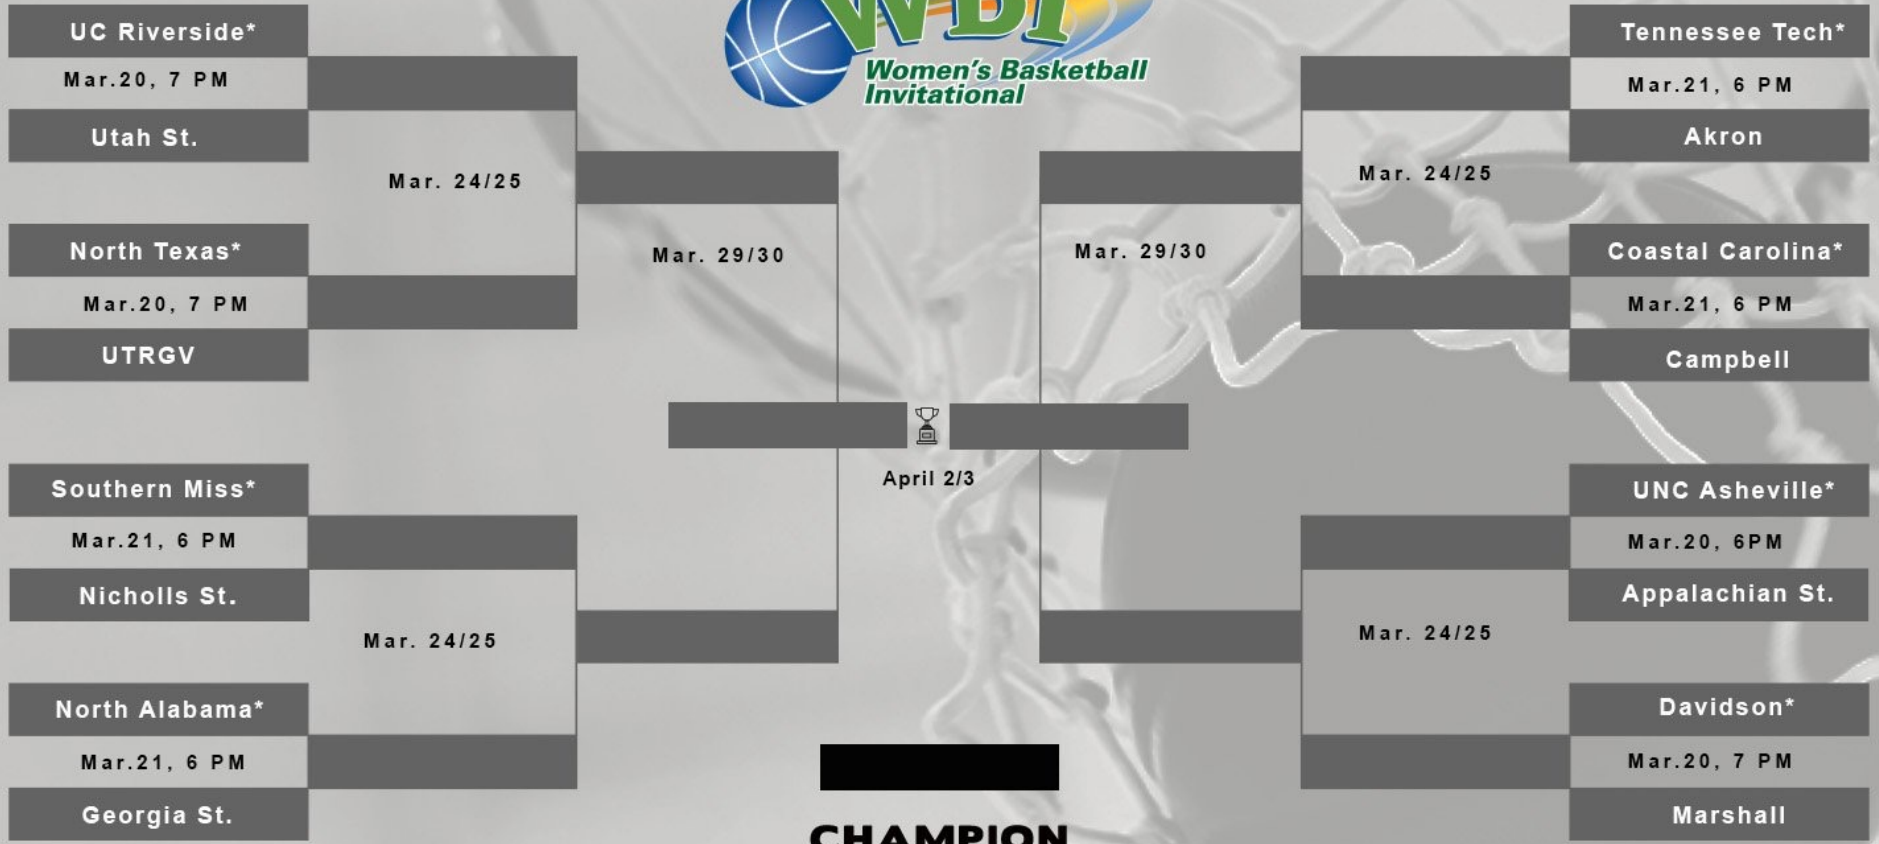

# 2019 WOMEN'S BASKETBALL INVITATIONAL

**CHAMPION**

\*host team / all times local to site